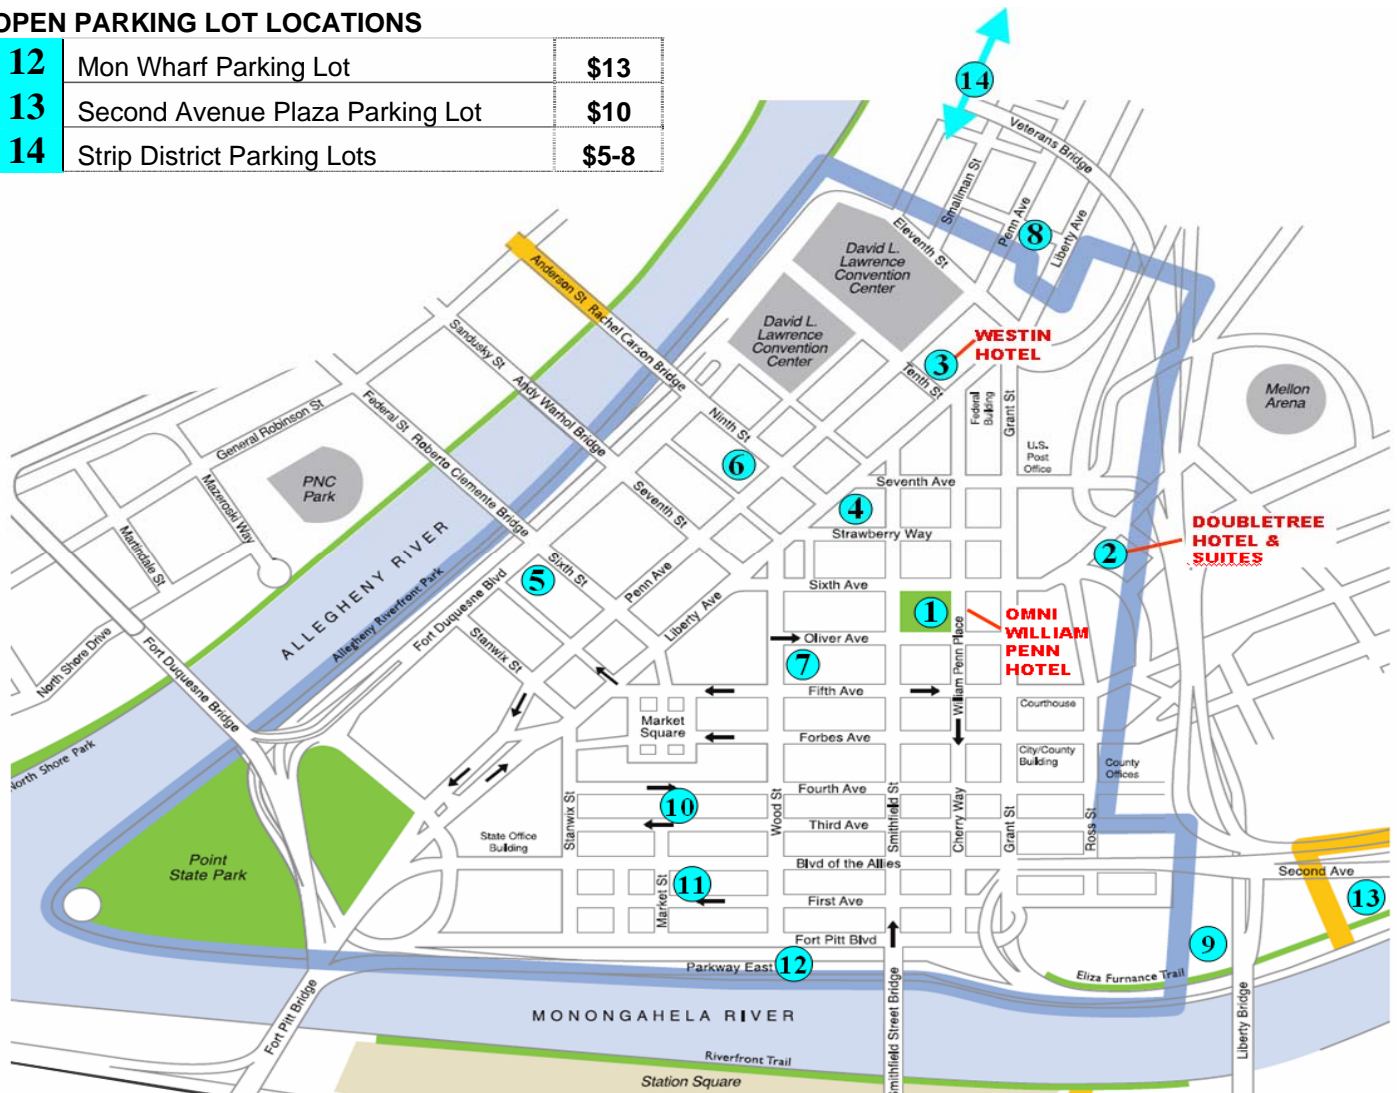

Parking in downtown Pittsburgh

Garage parking is available at each of SSR's hotels. Choices for garage and open lot parking are available throughout downtown Pittsburgh. Please see the rate chart and map, below:
(Rates subject to change)

GARAGE LOCATIONS		24 HR SELF PARKING RATE		24 HR VALET PARKING RATE	
1	Omni William Penn (Mellon Square Ramp)	\$14	\$5 (Sat – Sun).	\$26	Includes in/out privileges.
2	Doubletree Hotel & Suites Citycenter	\$20	Includes in/out privileges.	\$25	Includes in/out privileges.
3	Westin Convention Center	\$20	No in/out privileges.	\$22	Includes in/out privileges.
4	Smithfield – Liberty	\$14	No in/out privileges.		N/A
5	Fort Duquesne & Sixth	\$10	No in/out privileges.		N/A
6	Ninth & Penn	\$10	No in/out privileges.		N/A
7	Oliver Garage	\$13	No in/out privileges.		N/A
8	Grant Street Transp. Center Garage	\$13	No in/out privileges.		N/A
9	First Avenue Garage	\$8	No in/out privileges.		N/A
10	Third Avenue	\$9	No in/out privileges.		N/A
11	Wood Allies	\$6	No in/out privileges.		N/A

OPEN PARKING LOT LOCATIONS

12	Mon Wharf Parking Lot	\$13
13	Second Avenue Plaza Parking Lot	\$10
14	Strip District Parking Lots	\$5-8

For more information regarding parking, please visit the Pittsburgh Parking Authority website:
http://www.city.pittsburgh.pa.us/pghparkingauthority/html/pittsburgh_parking_authority.html